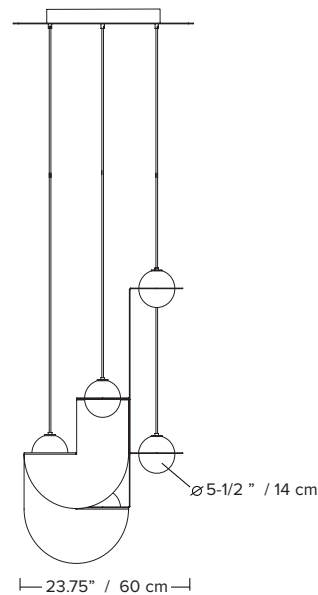

type:	suspension
construction:	powder coated aluminum frame and canopy brass globe holder handblown opaline globe polyester cord
specifications:	source: LED lamp provided (G9 base) power consumption: 5x 4,5W lumen output: 1595lm colour temperature: 2700K included * 3000K available upon request colour rendering index: 80 CRI standard * ≥ 90 CRI upon request expected lifetime: 25 000h
control:	refer to our recommended list of dimmer models
cord length:	custom length
weight:	35.5 lb / 16 kg
certifications:	
warranty:	2 years

*dimensions are approximate and may vary slightly

ORDER GUIDE: SKU

COLLECTION		MODEL	FRAME		CORD		CANOPY	
LRT	Laurent	51	PP	poppy	BG	beige	WH	white
			AU	aubergine				
LRT		51	PP		BG		WH	= LRT51PPBGWH
								example