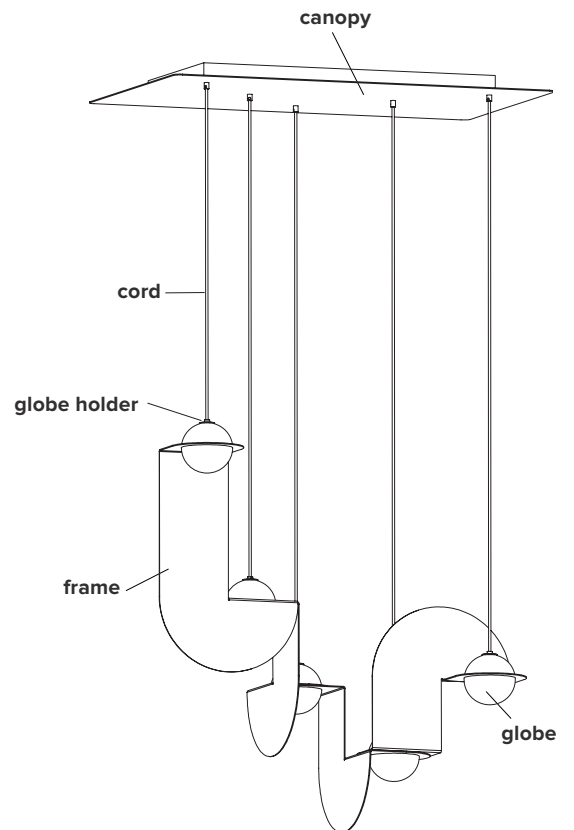

type:	suspension
construction:	powder coated aluminum frame and canopy brass globe holder handblown opaline globe polyester cord
specifications:	source: LED lamp provided (G9 base) power consumption: 5x 4,5W lumen output: 1595lm colour temperature: 2700K included * 3000K available upon request colour rendering index: 80 CRI standard * ≥ 90 CRI upon request expected lifetime: 25 000h
control:	refer to our recommended list of dimmer models
cord length:	custom length
weight:	35.5 lb / 16 kg
certifications:	
warranty:	2 years

*dimensions are approximate and may vary slightly

ORDER GUIDE: SKU

COLLECTION		MODEL	FRAME		CORD		CANOPY	
LRT	Laurent	51	PP	poppy	BG	beige	WH	white
			AU	aubergine				
LRT		51	PP		BG		WH	= LRT51PPBGWH
								example

NOTES:

- must be installed by an electrician
- ceiling anchors not meant for slanted ceilings (available upon request)
- not protected against liquids (refer to IP20)
- additional charges for modifications or for special orders
- please refer to maintenance sheet on website for cleaning instructions