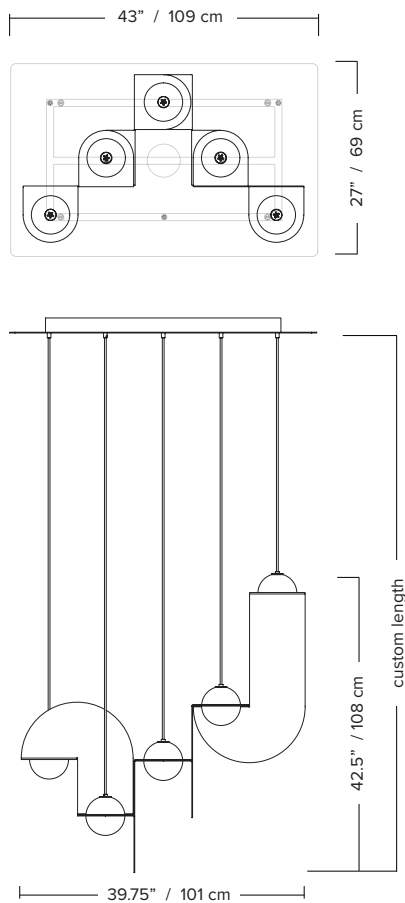

type:	suspension
construction:	powder coated aluminum frame and canopy brass globe holder handblown opaline globe polyester cord
specifications:	source: LED lamp provided (G9 base) power consumption: 5x 4,5W lumen output: 1595lm colour temperature: 2700K included * 3000K available upon request colour rendering index: 80 CRI standard * ≥ 90 CRI upon request expected lifetime: 25 000h
control:	refer to our recommended list of dimmer models
cord length:	custom length
weight:	35.5 lb / 16 kg
certifications:	
warranty:	2 years

*dimensions are approximate and may vary slightly

ORDER GUIDE: SKU

COLLECTION		MODEL	FRAME		CORD		CANOPY	
LRT	Laurent	51	PP	poppy	BG	beige	WH	white
			AU	aubergine				
LRT		51	PP		BG		WH	= LRT51PPBGWH
								example