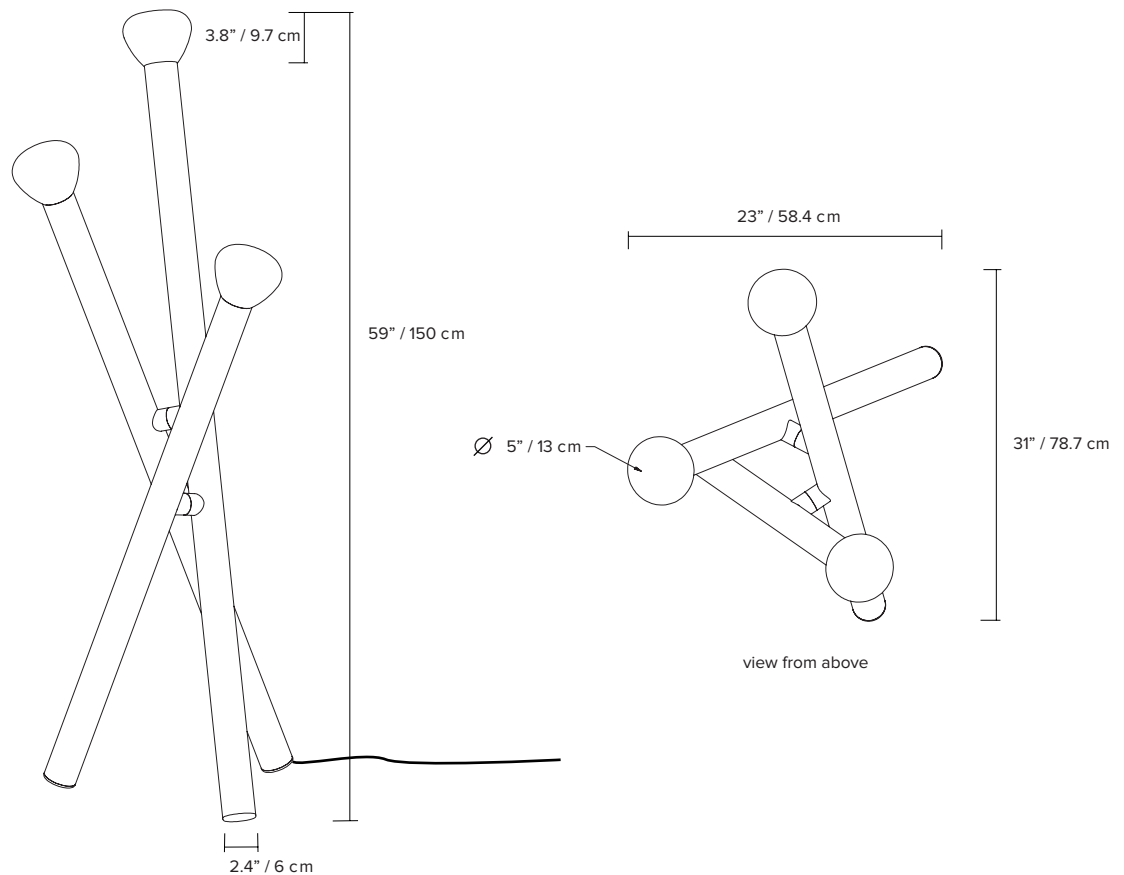

PARC 05

Parc is a collection inspired by childhood imagination and the essentiality of homemade forms — created in collaboration with Swiss designer Adrien Rovero. Evoking the archetype of a flashlight, each lamp of the Parc Collection is a playful reminder of time spent in nature, when a simple tube and piece of string could be used to fashion any number of creations. These makeshift things, at once naive and functional, harness the unique beauty of peeling an object back to its essence.

type:	floor
construction:	hand blown frosted glass powder coated aluminum body vinyl cord
specifications:	source: LED lamp provided (G9 base) power consumption: 3x 4,5W lumen output: 957lm colour temperature: 2700K included *3000K available upon request colour rendering index: 80 CRI standard * ≥ 90 CRI upon request expected lifetime: 25 000h
control:	refer to our recommended list of dimmer models
cord length:	132" / 335 cm foot switch at 60" / 152 cm from lamp
weight:	27.1lb / 12.3kg
certifications:	    IP20
warranty:	2 years

*dimensions are approximate and may vary slightly

ORDER GUIDE: SKU

COLLECTION	MODEL	BODY	CORD
PRC parc	05	BK black	BK black
		MB midnight blue	WH white
		BE blue	
		WH white	
		BG beige	
		BU burgundy	
		GN green	
		TC terracotta	
PRC	05	BK	BK = PRC05BKBK example