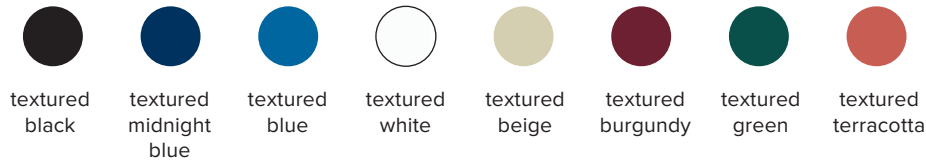

FINISH (*polyester cords also available in all colours upon request, except terracotta)

* cords only available in black or white in Australia

NOTES:

- must be installed by an electrician
- not protected against liquids (refer to IP20)
- additional charges for modifications or for special orders
- please refer to maintenance sheet on website for cleaning instructions