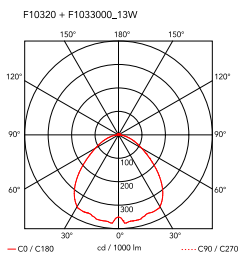

## Bon Jour Versailles

by Philippe Starck , 2017

Table lamp providing diffuse light. Injection molded polymethylmethacrylate clear transparent base and diffuser. Electroplated/painted top cover in ABS. Edge Lighting technology light source. Power cord length 200 cm, with dimmer switch that provide ON-OFF functions and 10-100 % light adjustment. Plug-in power supply with interchangeable plugs.