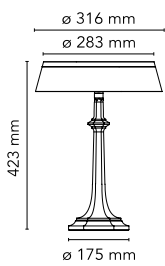

## Bon Jour Versailles

by Philippe Starck , 2017

Table lamp providing diffuse light. Injection molded polymethylmethacrylate clear transparent base and diffuser. Electroplated/painted top cover in ABS. Edge Lighting technology light source. Power cord length 200 cm, with dimmer switch that provide ON-OFF functions and 10-100 % light adjustment. Plug-in power supply with interchangeable plugs.

Mounting	Table
Environment	Indoor
Weight	1,54 Kg
Light sources available	1 x EDGE LIGHTING 13W 811lm 2700K CRI90 [i] Dimmable
Emergency	Without
Dimmer	Included
Voltage	100-240/24V
Power	13W
Battery	No
Supply included	No