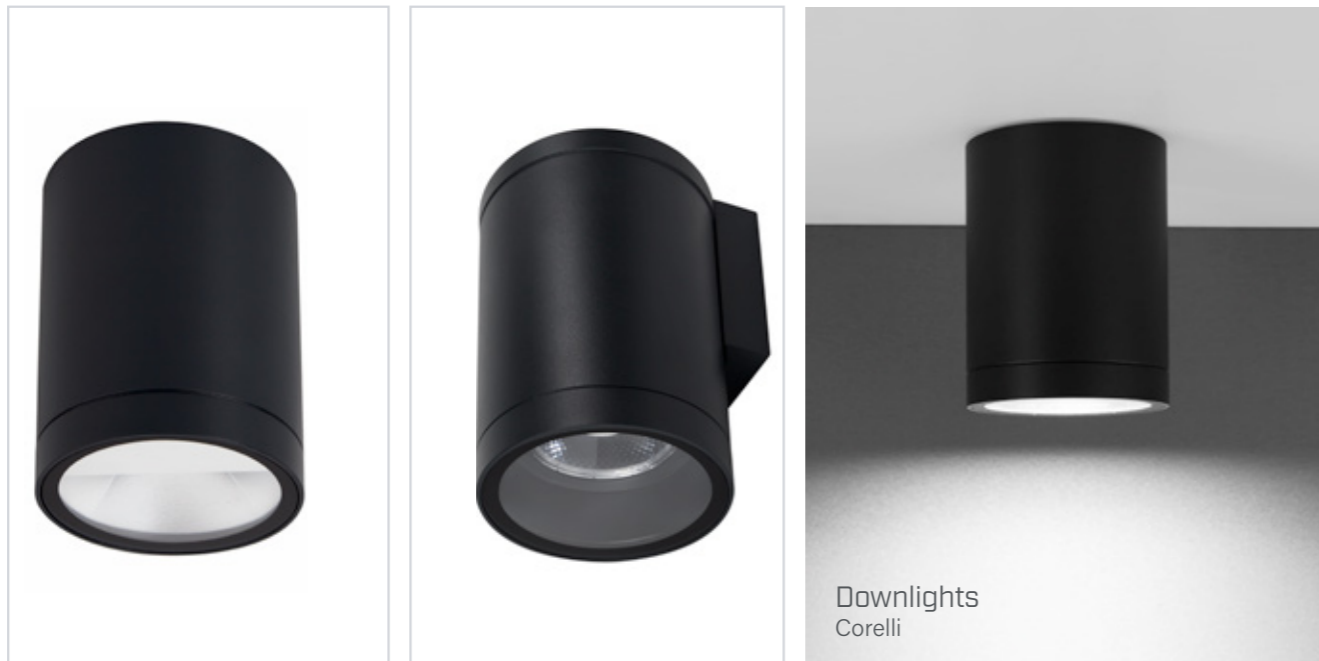

Designed and developed by Mondolux especially for Australian conditions.

Key Features

- Highly efficient, robust design
- CRI90 as standard
- Minimum rating IP65
- Powder coated solid aluminium housing
- UV stabilised matte finish
- 5-year warranty
- Local assembly and warehouse availability
- Glare control & mounting accessories
- Marine grade finish available

Die-cast aluminium housing for a more robust design.

Exterior

Steplights
Toulouse

Our high quality recessed and surface mounted steplights come in a range of shapes and sizes.

Spotlights
Thomas

Our spotlights come in three sizes with up to 90° tilt angle and multiple accessories for ease of installation including spike, tree strap and concrete anchor. With a higher lumen output and power, Thomas Maxi HP version now available, suitable for higher lumen output demand projects.

Downlights
Corelli

Our downlights have a comprehensive IP65 and IK08 rating and are designed for commercial outdoor use. Available in two sizes as surface mount installation including unique wall washer optics.

Decklights
Cento

A range of decklight designs available in powder coated aluminium and stainless steel finish.

Uplights Verne

Our robust uplights come in a solid stainless steel finish, perfect for adding a high end, effortless look to your project.