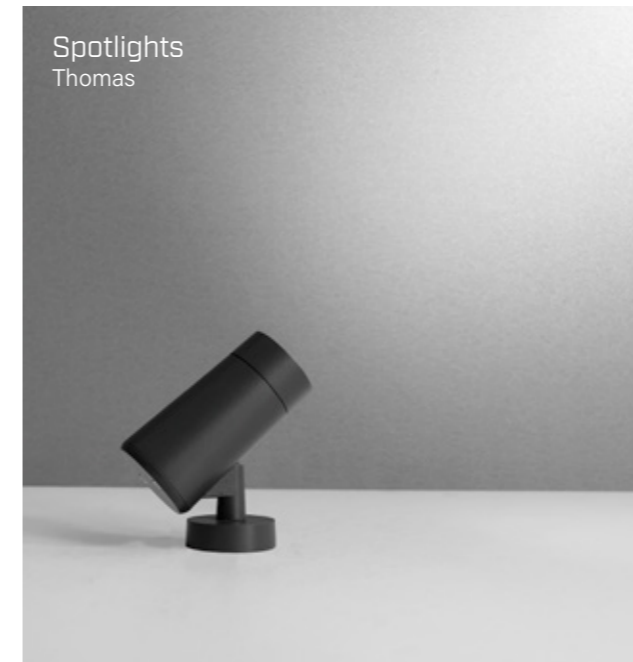

Die-cast aluminium housing for a more robust design.

Exterior

Steplights
Toulouse

Our high quality recessed and surface mounted steplights come in a range of shapes and sizes.

Spotlights
Thomas

Our spotlights come in three sizes with up to 90° tilt angle and multiple accessories for ease of installation including spike, tree strap and concrete anchor. With a higher lumen output and power, Thomas Maxi HP version now available, suitable for higher lumen output demand projects.

Decklights
Cento

A range of decklight designs available in powder coated aluminium and stainless steel finish.

Uplights Verne

Our robust uplights come in a solid stainless steel finish, perfect for adding a high end, effortless look to your project.