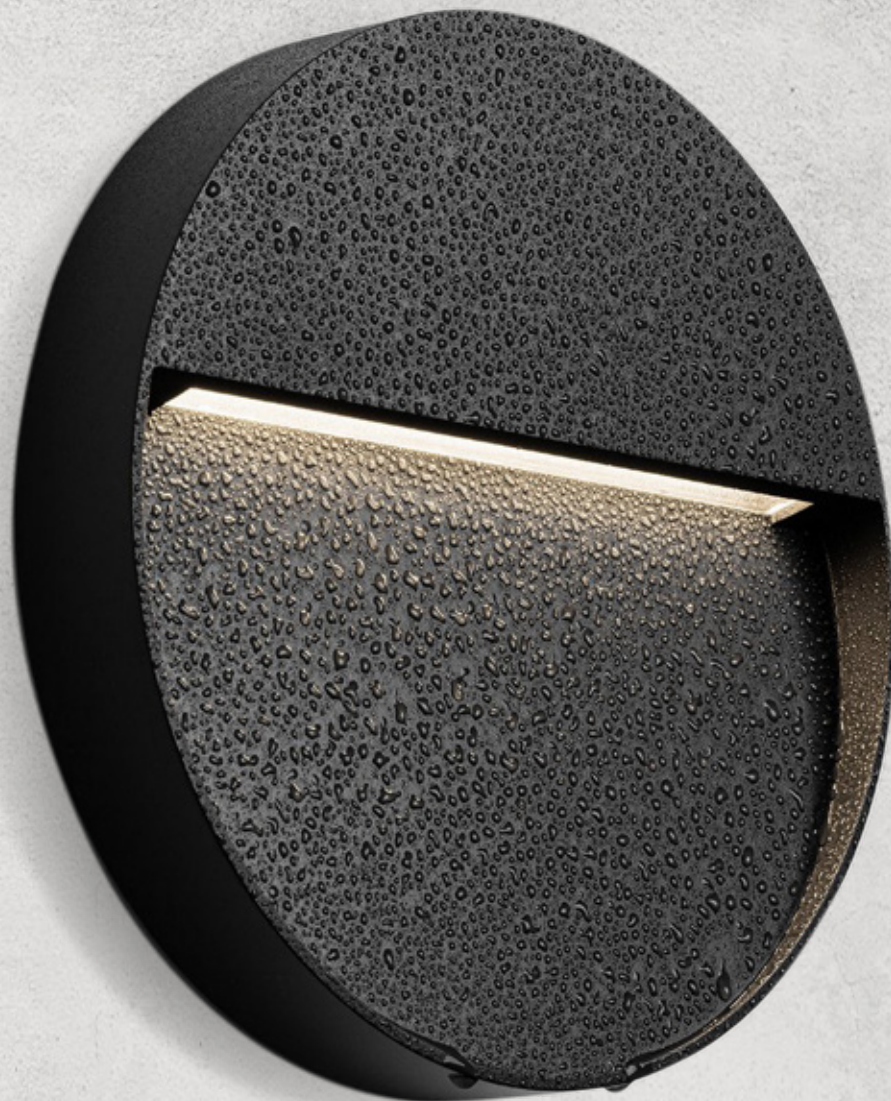

MONDOLUX™

Outdoor & Exterior Lighting