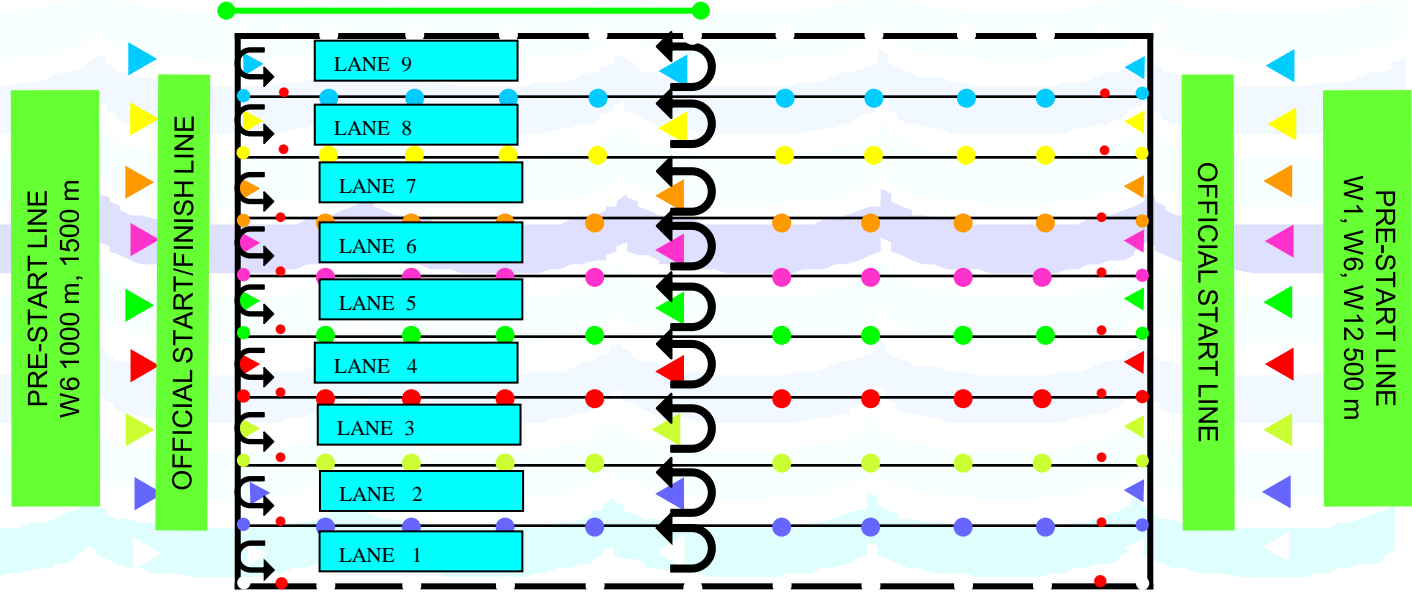

Course Map

250M COURSE
LANES 1-9
W6 1000 m -1500 m

Paddler Exit

LOADING BAY
Authorised
Access Only

Public Viewing

Don Rowlands
Centre
ADMIN

Tower
Ground -
announcements /Media
Level 2 - Finish Line
Level 3 - Photo Finish

Merchandise

Results

TPOTI	TTPCA	TUOTR	TWOA	HTPWA	AROCA
65M	19M	30M	4M	42M	42M

15m

Authorised
Access only
within the
orange
boundary

Camp
Ground

LAKE KARAPIRO DOMAIN

2011 NATIONALS