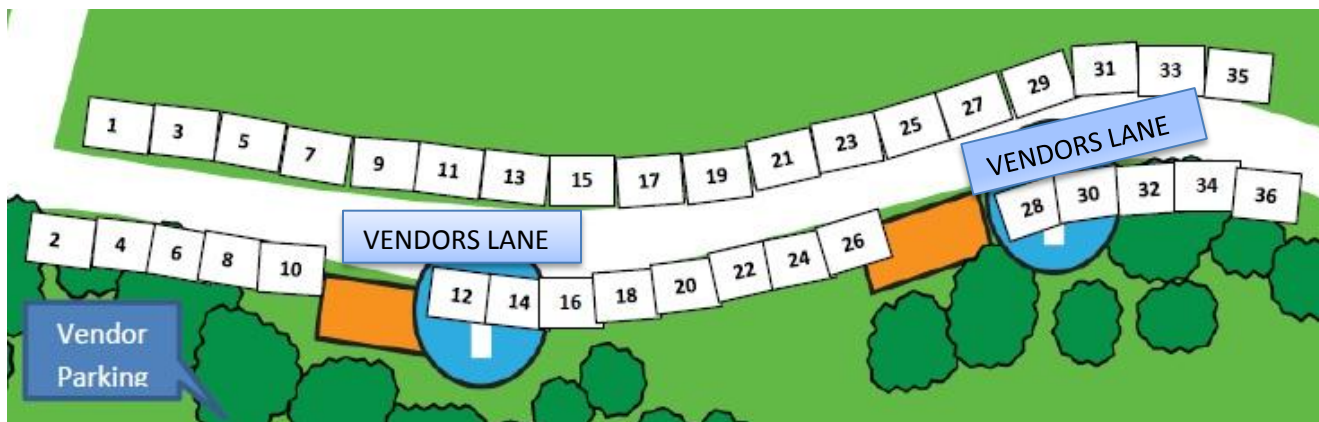

2015 WAKA AMA VENDOR LAYOUT MAP

2015 WAKA AMA VENDOR SITES MAP

SITE	TYPE	COMPANY/ORGANISATION	SITE	TYPE	COMPANY/ORGANISATION
Hill	Promo		Hill	Promo	
1			2		
3			4		
5			6		
7			8		
9			10		
11			12		
13			14		
15			16		
17			18		
19			20-22		
21-23			24		
25			26		
27			28		
29			30		
31			32		
33			34		
35			36		

This layout is subject to change at the advice of the Site Manager and Event Organiser as required.