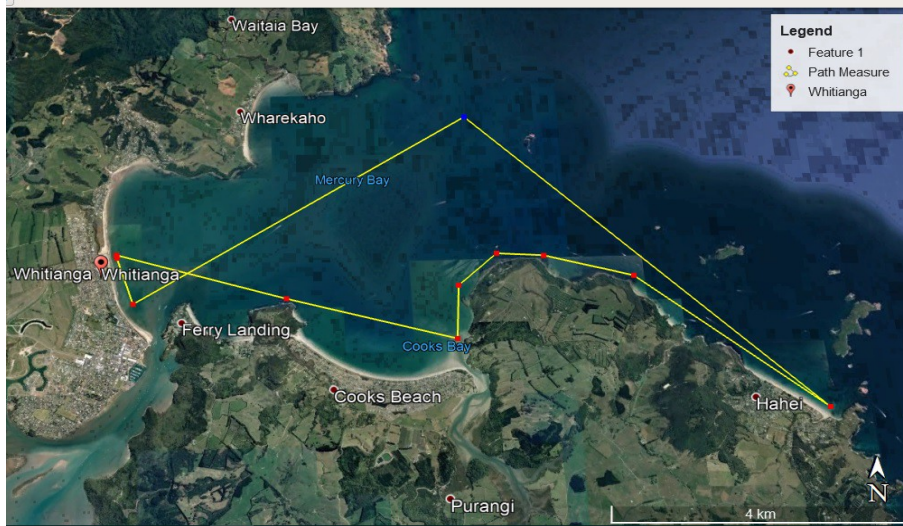

# Cathedral Cove Challenge Race Course

## W6 25km Option1