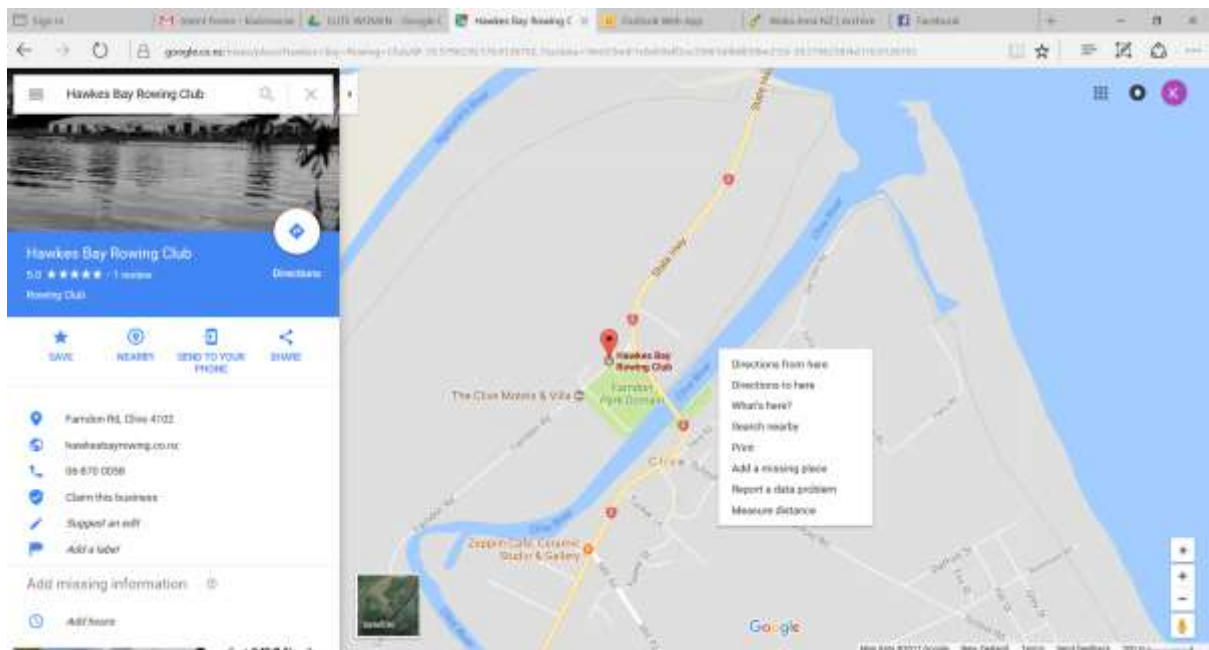

**Location:** Clive river (next to the rowing club)

**Time:**

- Weigh in: 7:15am
- Registration of attendance: 7:30am
- Karakia 7:50am
- First call 8am

We are hoping to have the singles trials completed no later than 1pm, however the J19 development will continue with land based testing.