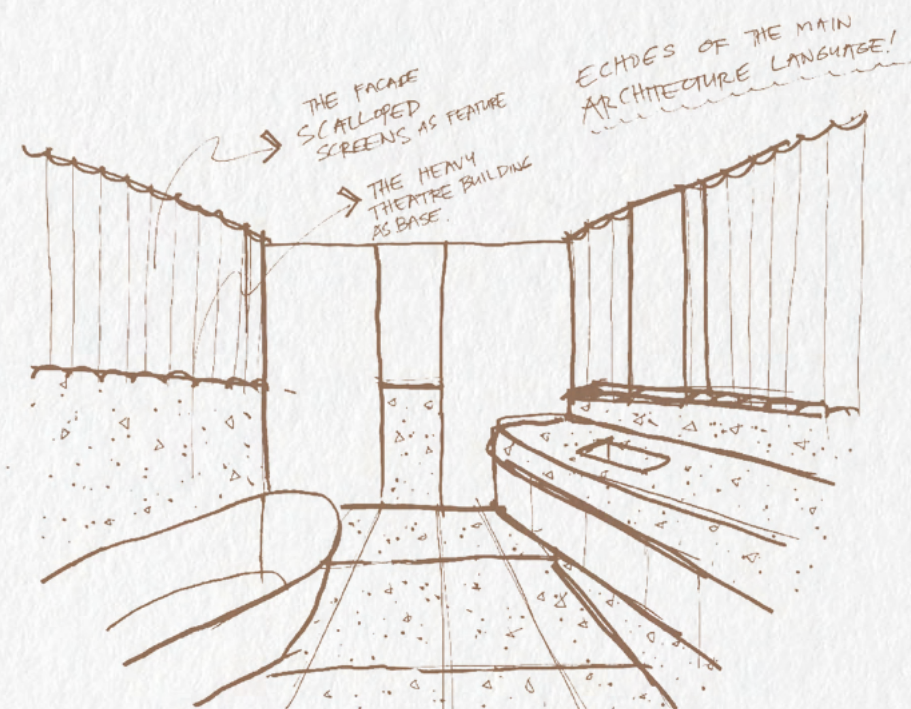

—
Here, each detail is perfectly considered and framed to ensure every moment rolls on from the last. With a curtain-inspired scalloped island bench and streamlined form, it's a curated juxtaposition of architectural language and an ode to the presence of the theatre.

A sanctuary of natural serenity

—
The master suite is a place of timeless style. Expansive windows and soft drapery offer the opportunity to wake up to a view of the ocean, every morning. Walk through to the adjoining ensuite, where a selection of high-end finishes, curated fixtures and rich materials create an indulgent sensory experience.

Find tranquility in everyday life.
The balance of rounded edges and scalloped finishes echos the presence of the buildings theatre heritage.

In the main ensuite, the scalloped screen facade is a bold and inspiring display of materiality and form.

Adjoining the main living space, a well-appointed powder room uses feature tiles to frame the stage-like vanity edge. When paired with the mirror as a feature object, it's an immersive theatre experience.