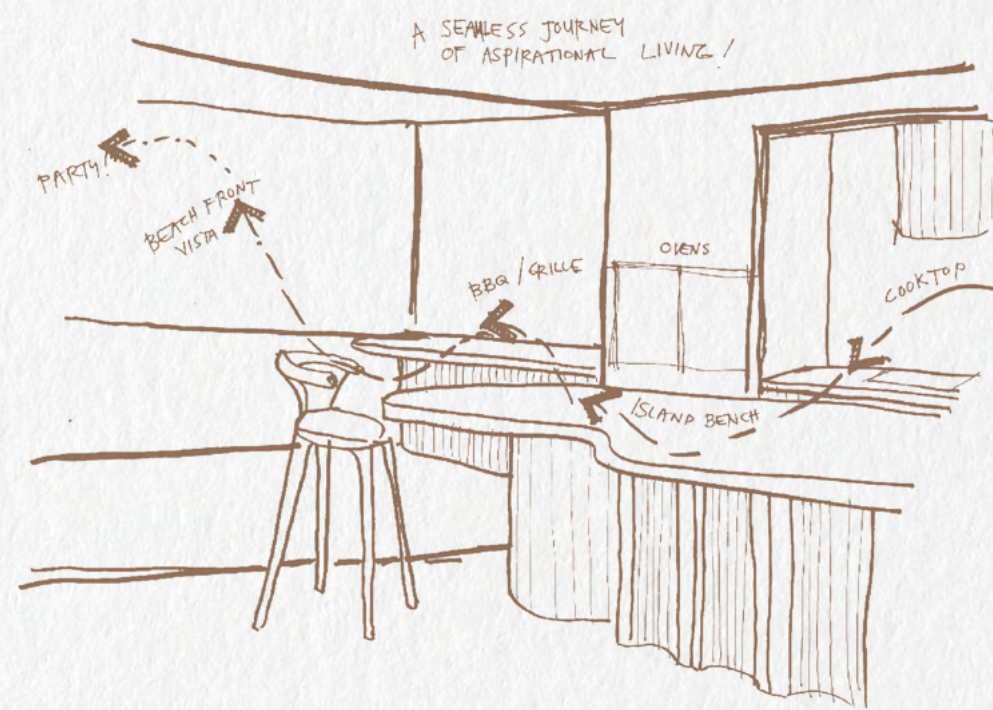

From culinary delights and island bench dining to outdoor entertaining, the beachfront and beyond, the scalloped form of the kitchen creates a seamless journey of aspirational living.