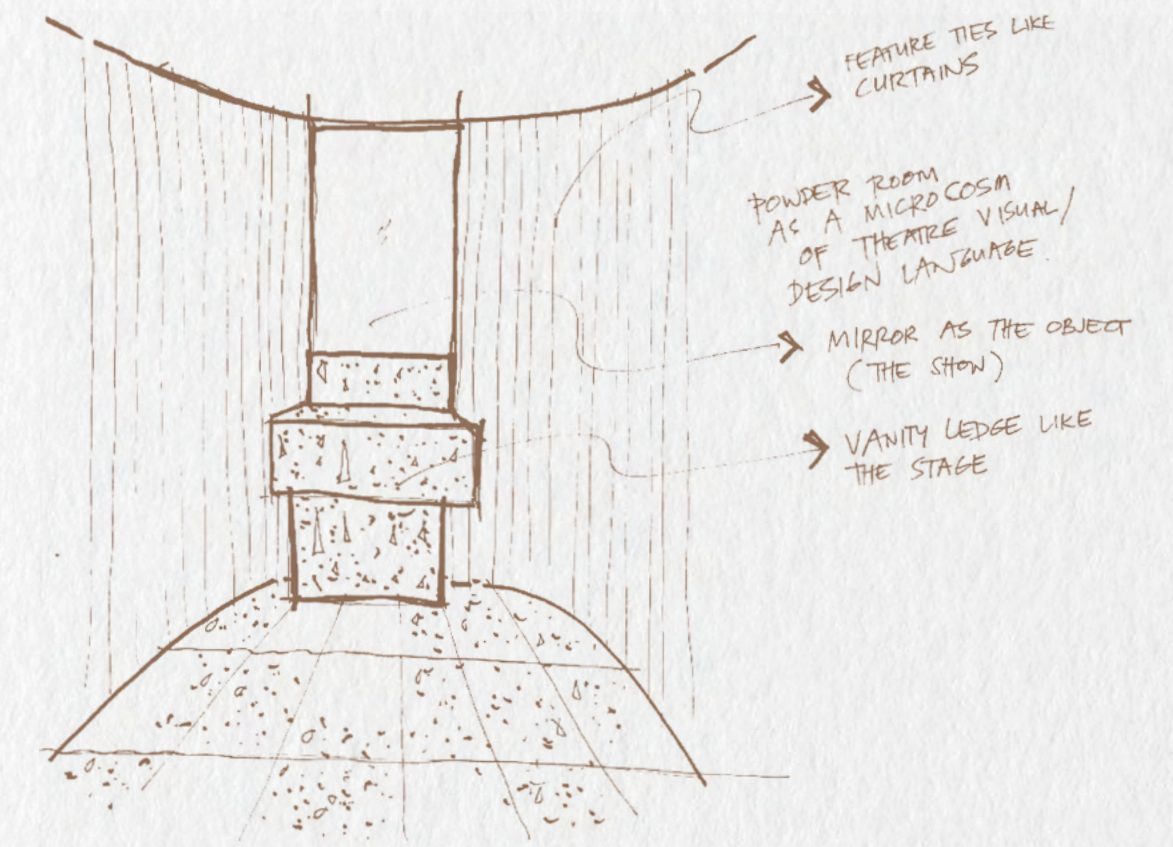

—
Here, each detail is perfectly considered and framed to ensure every moment rolls on from the last. With a curtain-inspired scalloped island bench and streamlined form, it's a curated juxtaposition of architectural language and an ode to the presence of the theatre.

A sanctuary of natural serenity

—
The master suite is a place of timeless style. Expansive windows and soft drapery offer the opportunity to wake up to a view of the ocean, every morning. Walk through to the adjoining ensuite, where a selection of high-end finishes, curated fixtures and rich materials create an indulgent sensory experience.

Find tranquility in everyday life.
The balance of rounded edges and scalloped finishes echos the presence of the buildings theatre heritage.

In the main ensuite, the scalloped screen facade is a bold and inspiring display of materiality and form.

Adjoining the main living space, a well-appointed powder room uses feature tiles to frame the stage-like vanity edge. When paired with the mirror as a feature object, it's an immersive theatre experience.