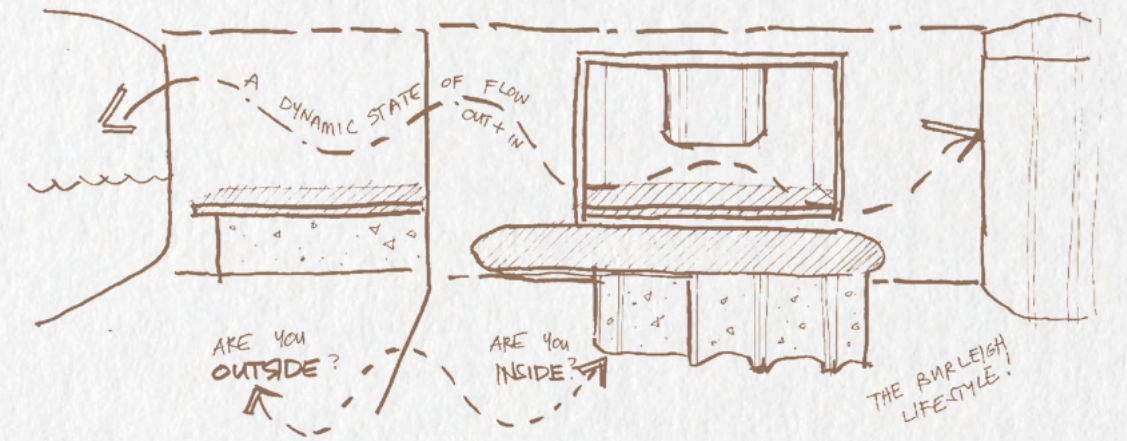

Remaining true to its history, each De-Luxe Pavilion offers a dynamic state of flow between moments and occasions. From indoors to out, this is an embodiment of the Burleigh Heads lifestyle.