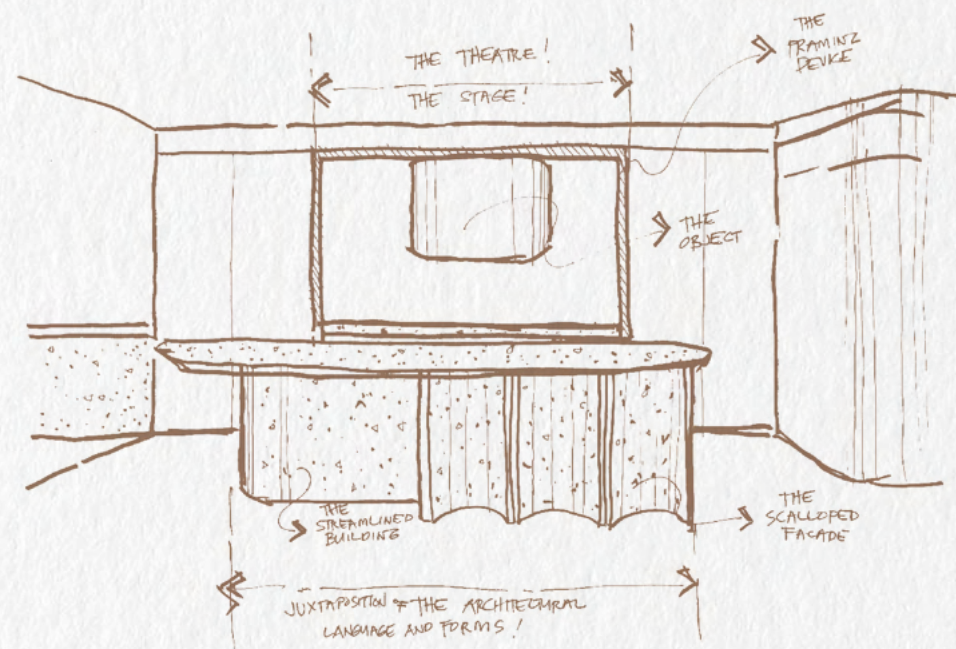

—

Embrace the panoramic views

—
Each Pavilion embodies a connection to place, with a continuation of the architectural form from outside to inside. The curved exterior wall is met with the geometric lines of the bronzed sliding doors to create a dance between old and new.

—
Here, each detail is perfectly considered and framed to ensure every moment rolls on from the last. With a curtain-inspired scalloped island bench and streamlined form, it's a curated juxtaposition of architectural language and an ode to the presence of the theatre.

Find tranquility in everyday life.
The balance of rounded edges and scalloped finishes echos the presence of the buildings theatre heritage.

In the main ensuite, the scalloped screen facade is a bold and inspiring display of materiality and form.

Adjoining the main living space, a well-appointed powder room uses feature tiles to frame the stage-like vanity edge. When paired with the mirror as a feature object, it's an immersive theatre experience.