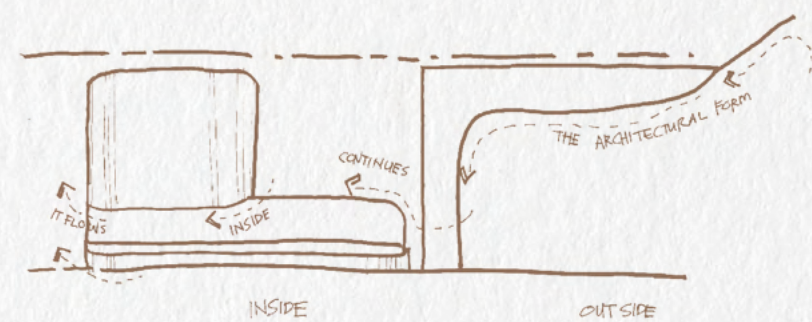

DE-LUXE

BURLEIGH HEADS

PAVILION

Indulge in the grandeur of old-world glamour and the ease of modern living in the De-Luxe Pavilions. Between the three-bedrooms, dual living spaces and an inspiring outdoor balcony, these residences effortlessly fuse the elements of differing eras to present a captivating canvas for an indulgent lifestyle.

—

Embrace the panoramic views

—
Each Pavilion embodies a connection to place, with a continuation of the architectural form from outside to inside. The curved exterior wall is met with the geometric lines of the bronzed sliding doors to create a dance between old and new.

—
Here, each detail is perfectly considered and framed to ensure every moment rolls on from the last. With a curtain-inspired scalloped island bench and streamlined form, it's a curated juxtaposition of architectural language and an ode to the presence of the theatre.