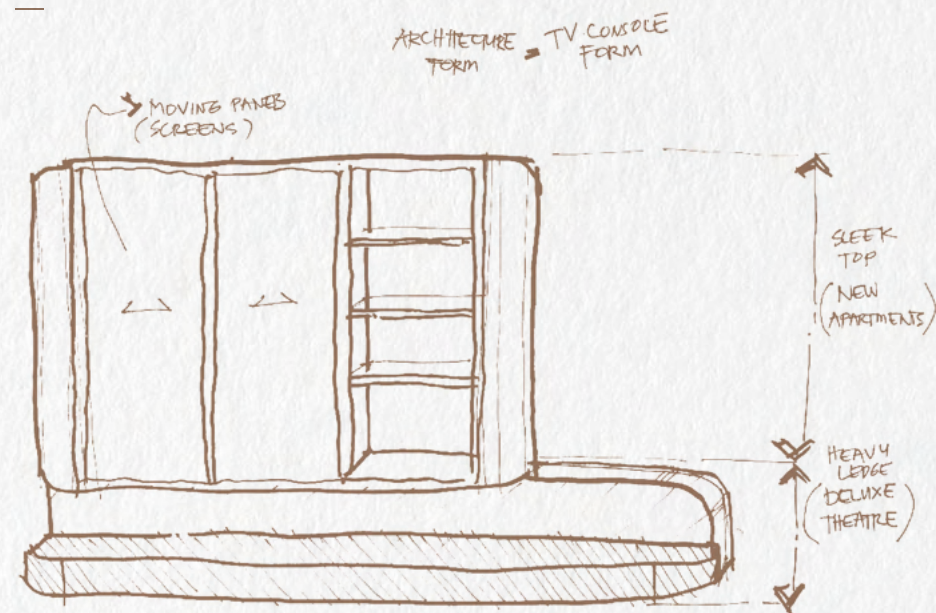

Drawing strength from the building form, the entertainment quarters is a true marriage between the heritage of the original De-Luxe theatre and contemporary sleekness. The strong base replicates the presence of the original De-Luxe structure, while the refined cabinetry is representative of the reimagined residential spaces.