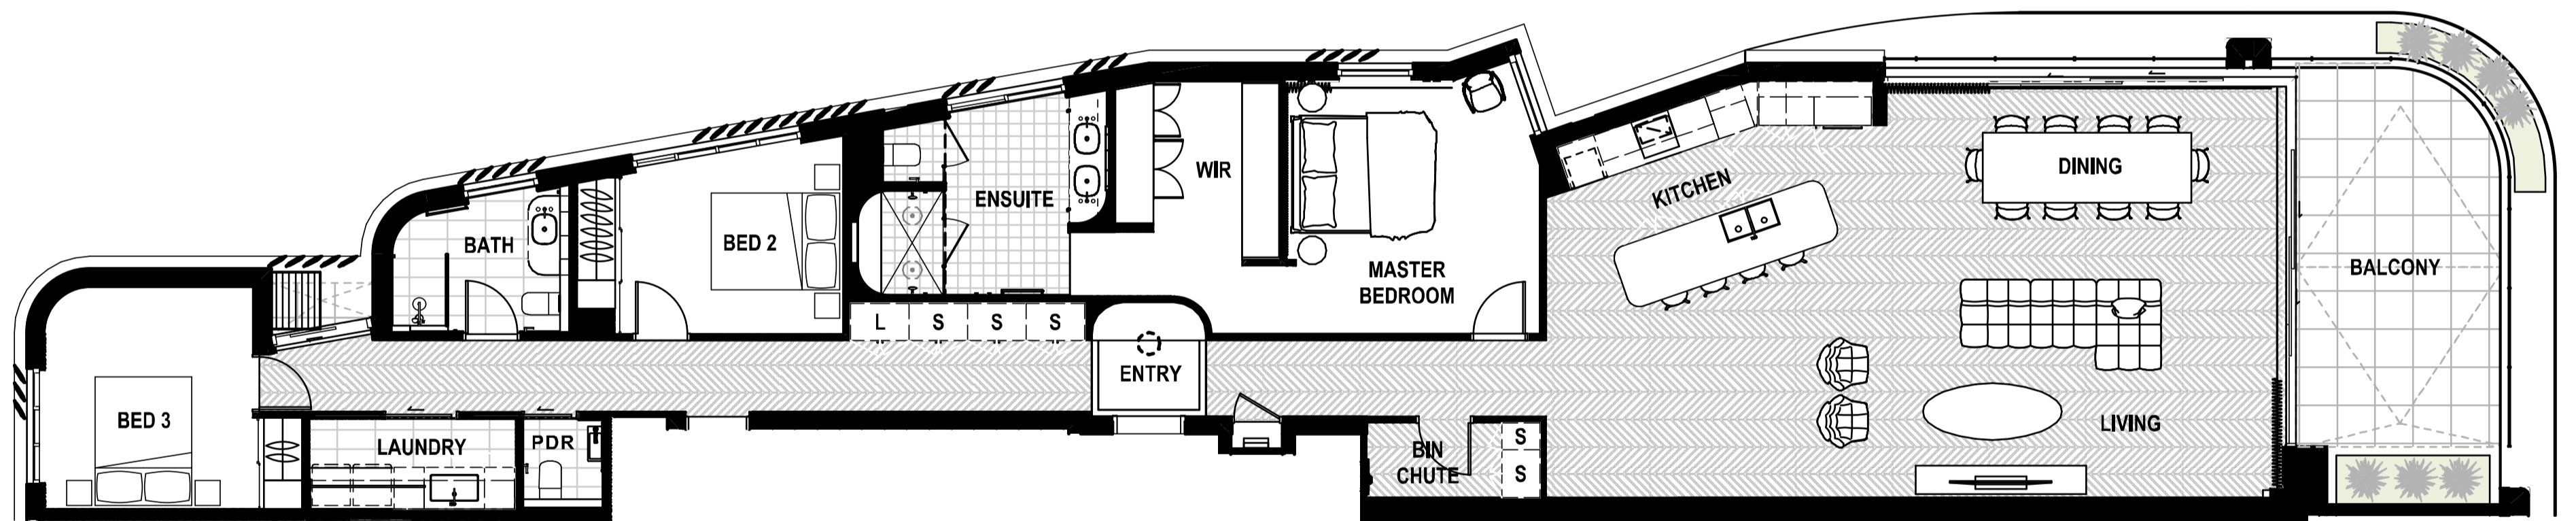

This exclusive and boutique collection of luxury apartments offers breathtaking views that elevate the concept of medium-rise living.

Internal 197m²
Terrace 23m²