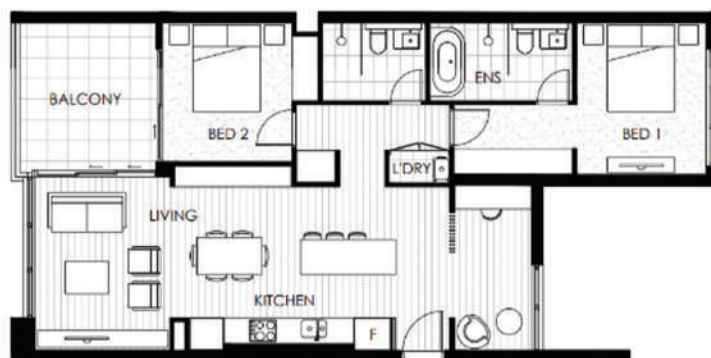

**Apartment 713
Level 7**

Bedrooms	Internal
2 bed	89m²
Bathrooms	Balcony
2 bath	11m²
Parking	Total*
1 car	100m²

www.aymci.com
1300 000 888

RUBY
APARTMENTS