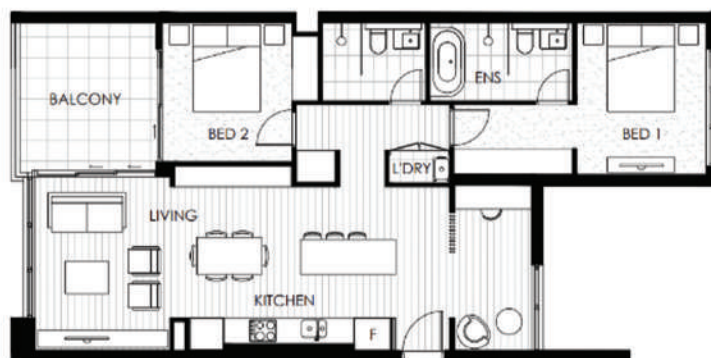

Apartment 513
Level 5

Bedrooms	Internal
2 bed	89m²
Bathrooms	Balcony
2 bath	11m²
Parking	Total*
1 car	100m²

www.aymci.com
1300 000 888

RUBY
APARTMENTS