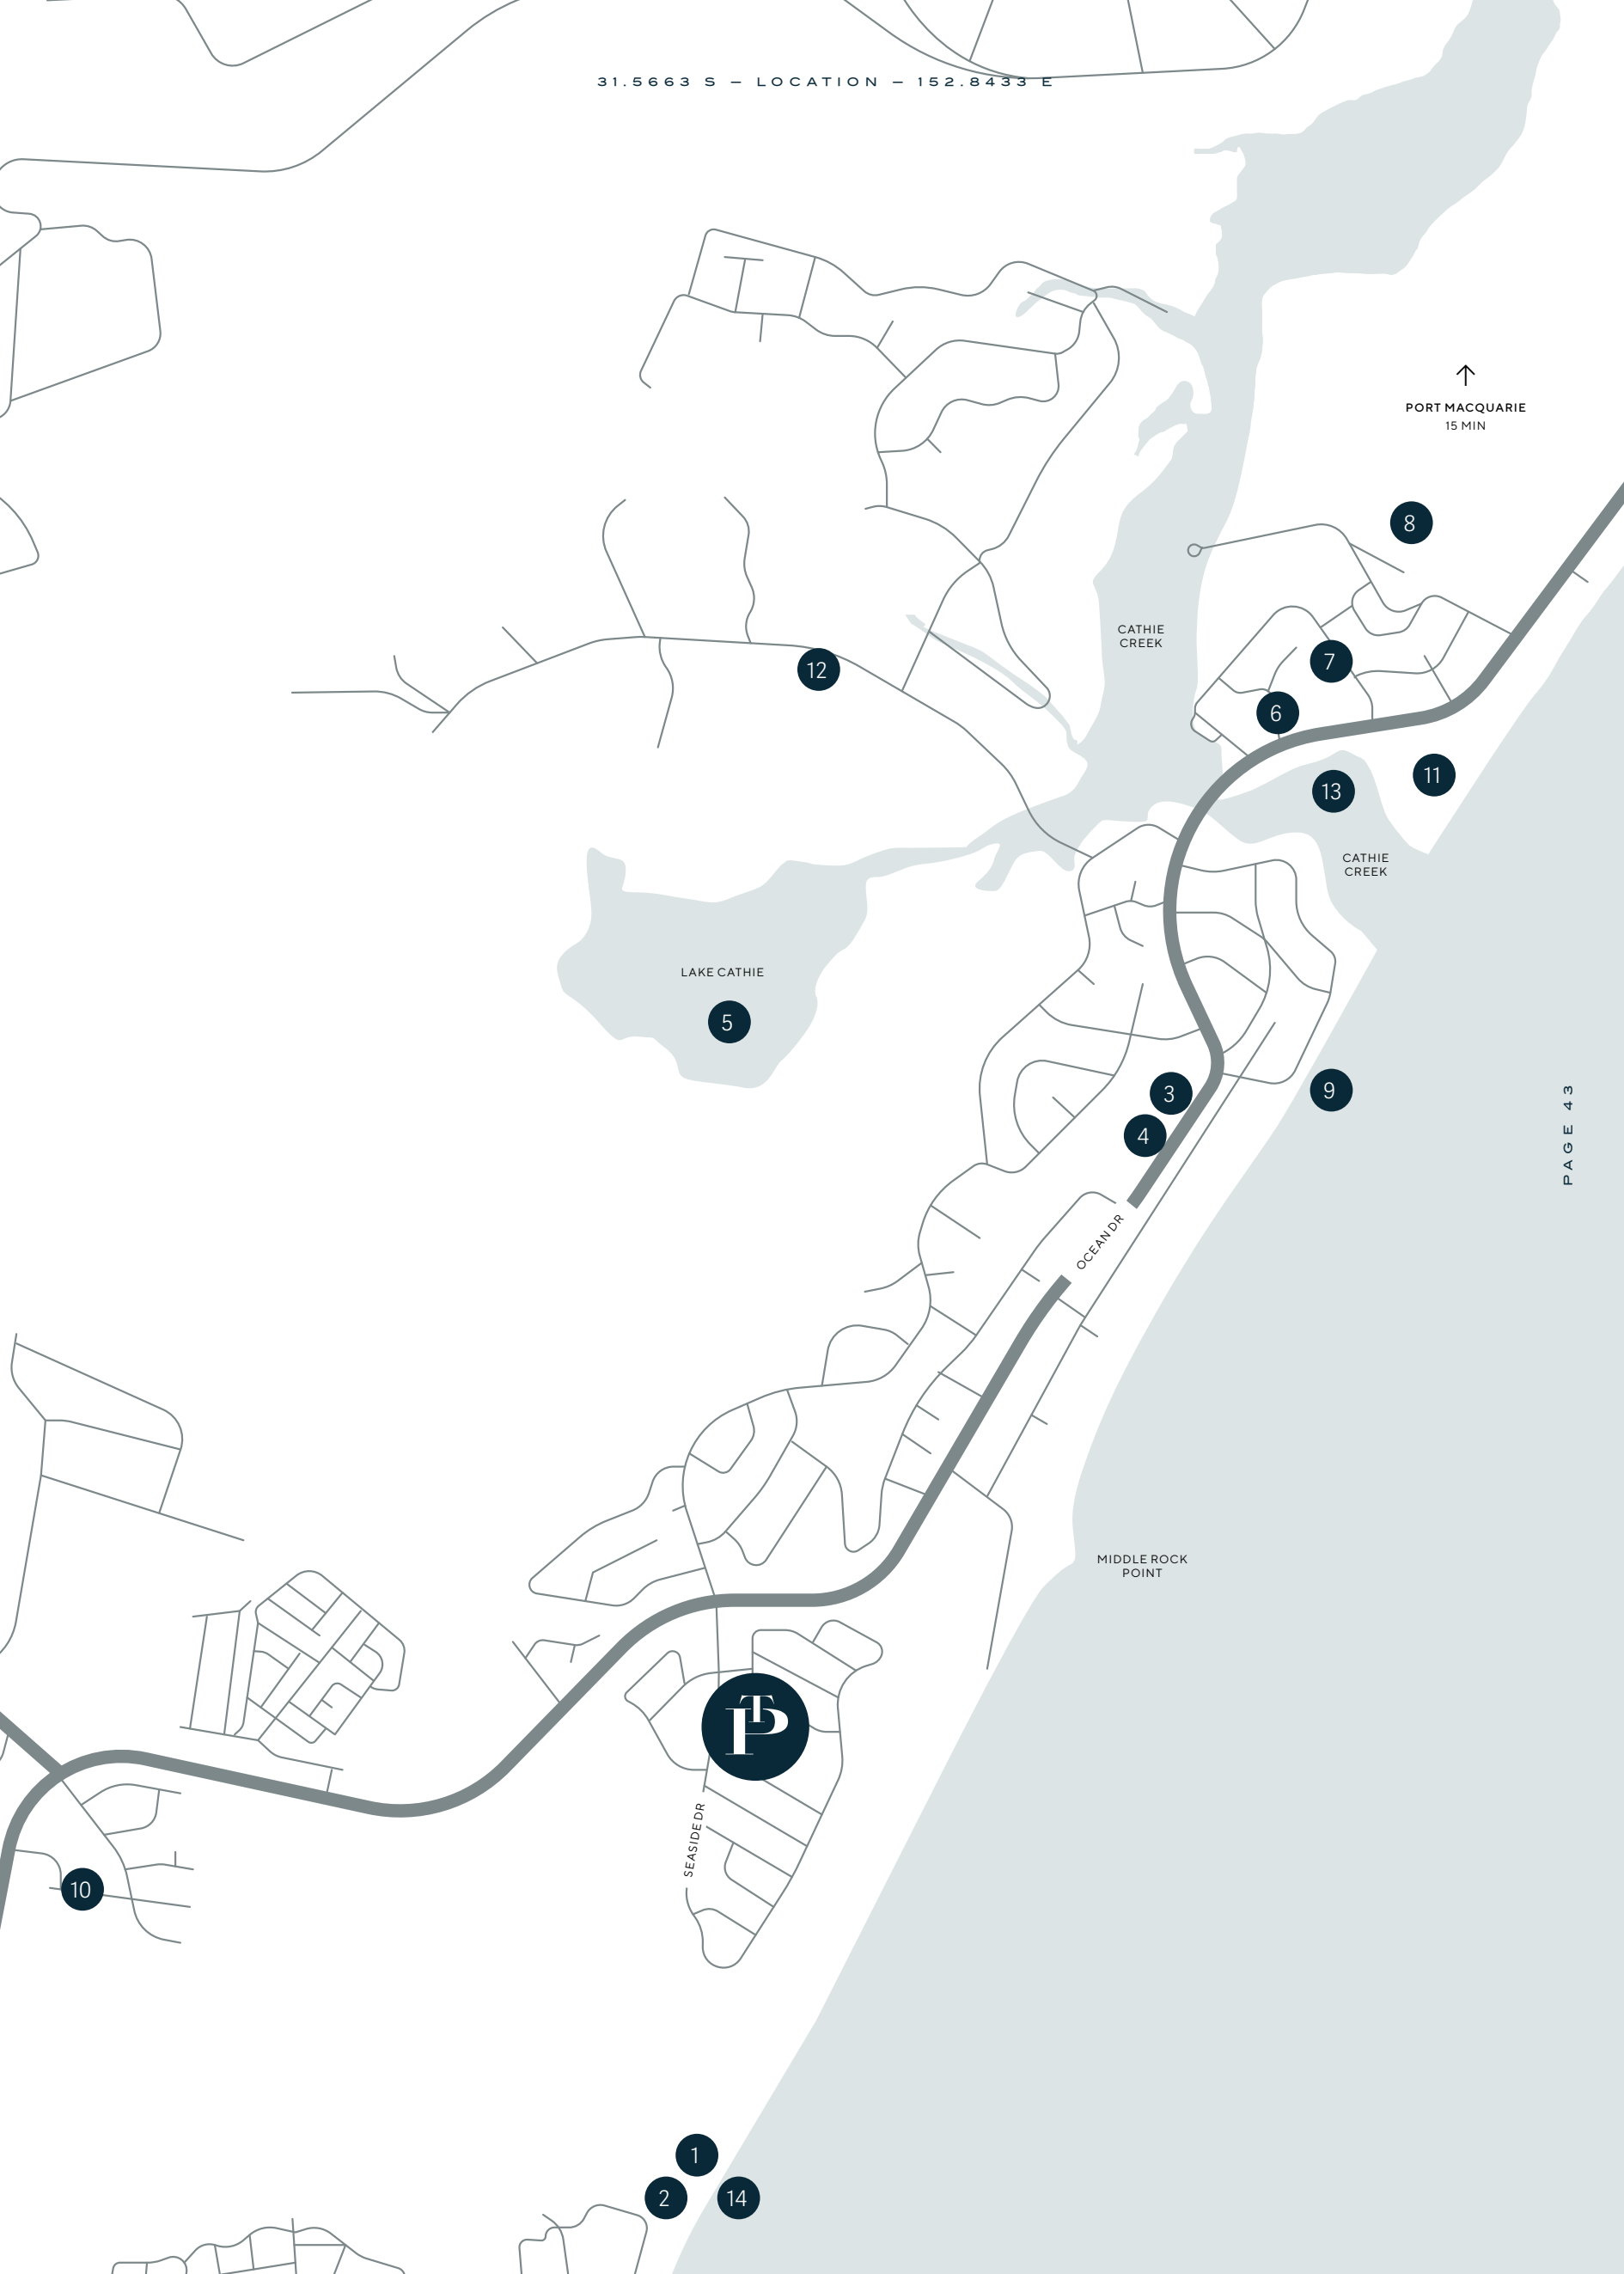

LAKE CATHIE BEACH

CATHIE CREEK

FORESHORE RESERVE

PORT MACQUARIE

31.5663 S - LOCATION - 152.8433 E

Location

The Pacific at Catarina sits in a pristine private enclave a few minutes south of the Lake Cathie village centre and only 15 minutes from bustling Port Macquarie. Life's necessities are conveniently within reach, with beautiful beaches, parks and eateries only moments away.

- 1 Rainbow Beach
- 2 Bonny Hills SLSC
- 3 Shopping & cafés
- 4 Lake Cathie Tavern
- 5 Lake Cathie
- 6 Lake Cathie Park & skate park
- 7 Club Lake Cathie
- 8 Lake Cathie soccer fields
- 9 Lake Cathie Beach
- 10 Lake Cathie Public School
- 11 Lake Cathie Foreshore Reserve
- 12 Bambi Forest Early Learning Centre
- 13 Lake Cathie Creek
- 14 Bonny Hills Beach Hotel

↑
PORT MACQUARIE
15 MIN

8

12

7

6

13

11

LAKE CATHIE