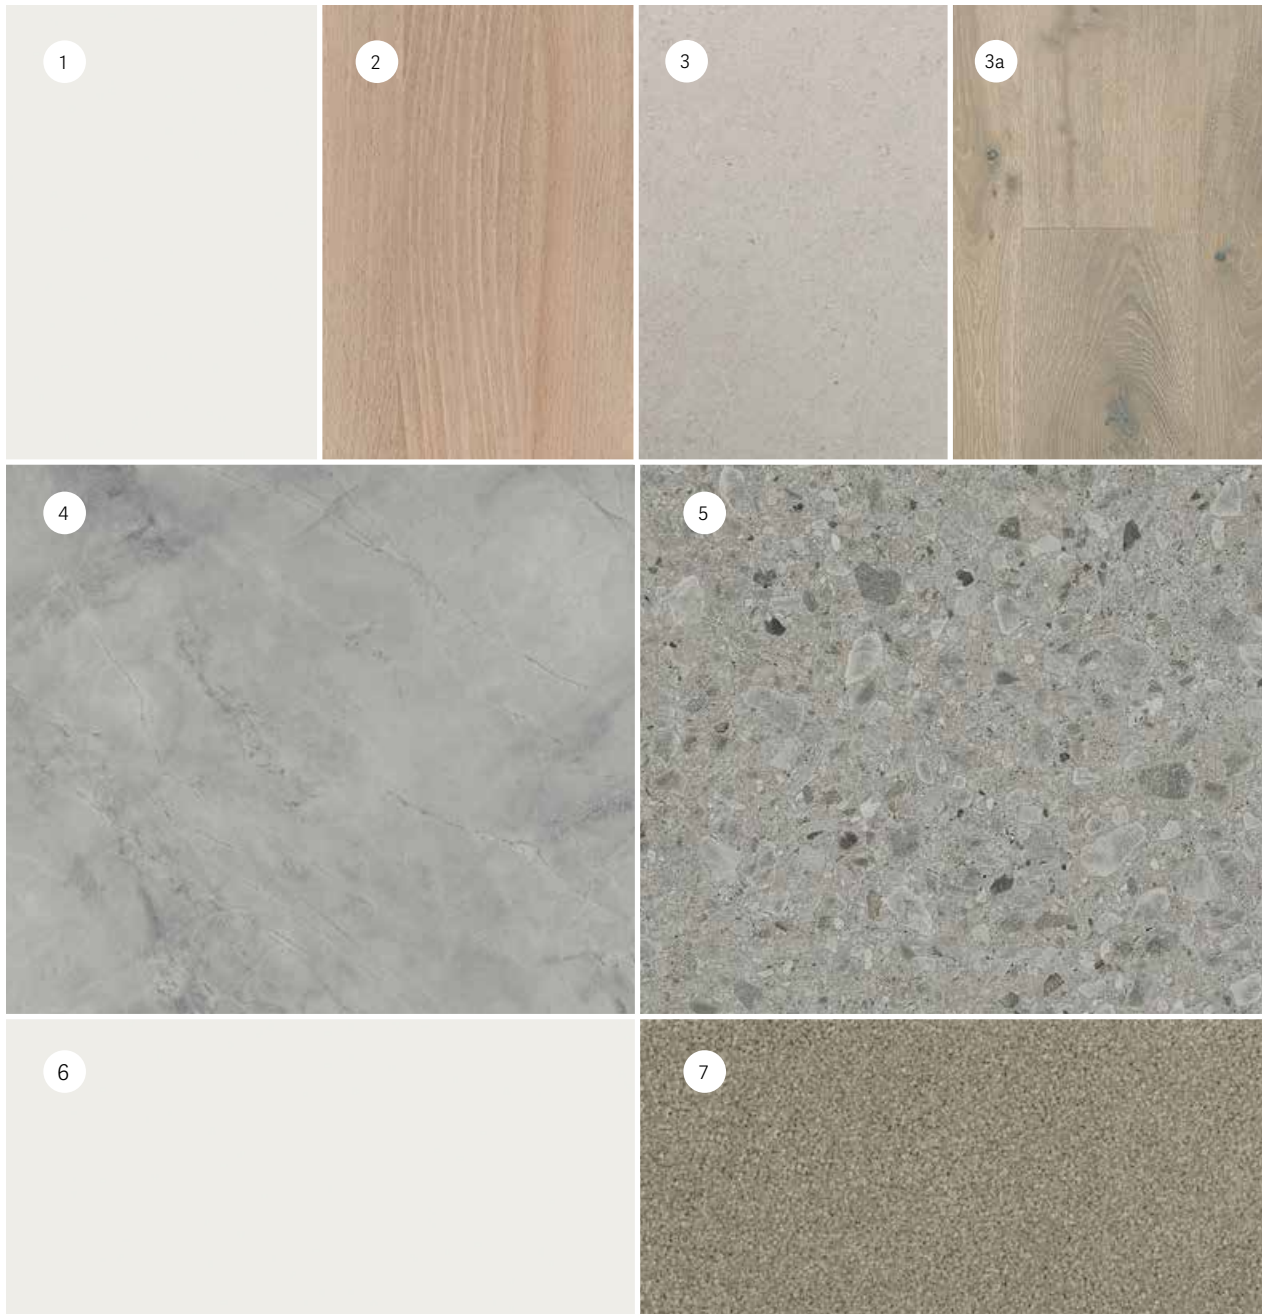

Scheme B

1.	Kitchen joinery	Polytec - Blossom White
2.	Kitchen feature joinery	Polytec - Casentino Beech - Woodmatt
3.	Floor tile	Ecology Alpine 600x600mm
3a.	Upgrade Timber Floor	Havwoods - Eden Rustic
4.	Kitchen benchtops & splashback	Smartstone - White Cloud - porcelain - silk finish
5.	Bathroom Vanity	Kone Mix - porcelain - matte finish
6.	Paint	Dulux - Whisper White - walls, doors, frames, skirting, and architraves
7.	Carpet	Bayside - Canvas Wash 520 cut-pile twist